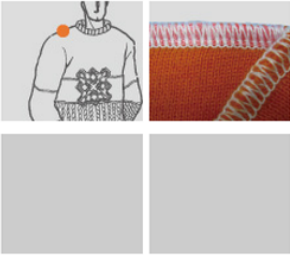


747K-514M7-24/TG	2	4	2	4 6	0.7-2	3.6	7	DCX27#16	7500	
747K-514M7-25/TG	2	4	2	5 7	0.7-2	3.6	7	DCX27#16	7500	
747KD-514M7-24/TG	2	4	2	4 6	0.7-2	3.6	7	DCX27#16	7500	
747KD-514M7-25/TG	2	4	2	5 7	0.7-2	3.6	7	DCX27#16	7500	

DESCRIPTION

TAPE INSERTING ON BULKY KNITWEAR

For sewing a woven tape onto the shoulder of knitwear such as sweater etc., to prevent abnormal stretching.

Remark :

Max. width of tape is 1/4"(6.35mm)

OPTION

DEVICE	MOTOR/TABLE			
.AN				
.EC				
.LF-A				
.LS	700K	T32xx CSC-T36xx	TB221GHE T72xx	700K-T 700K-T1/TBK
.AN/EC				
.AN/EC/LF-A	700KD	-	TB201UHBE	700KD-T 700KD-T2/TBKD-1
.AN/EC/LS				
.EC/LF-A				
.EC/LS				