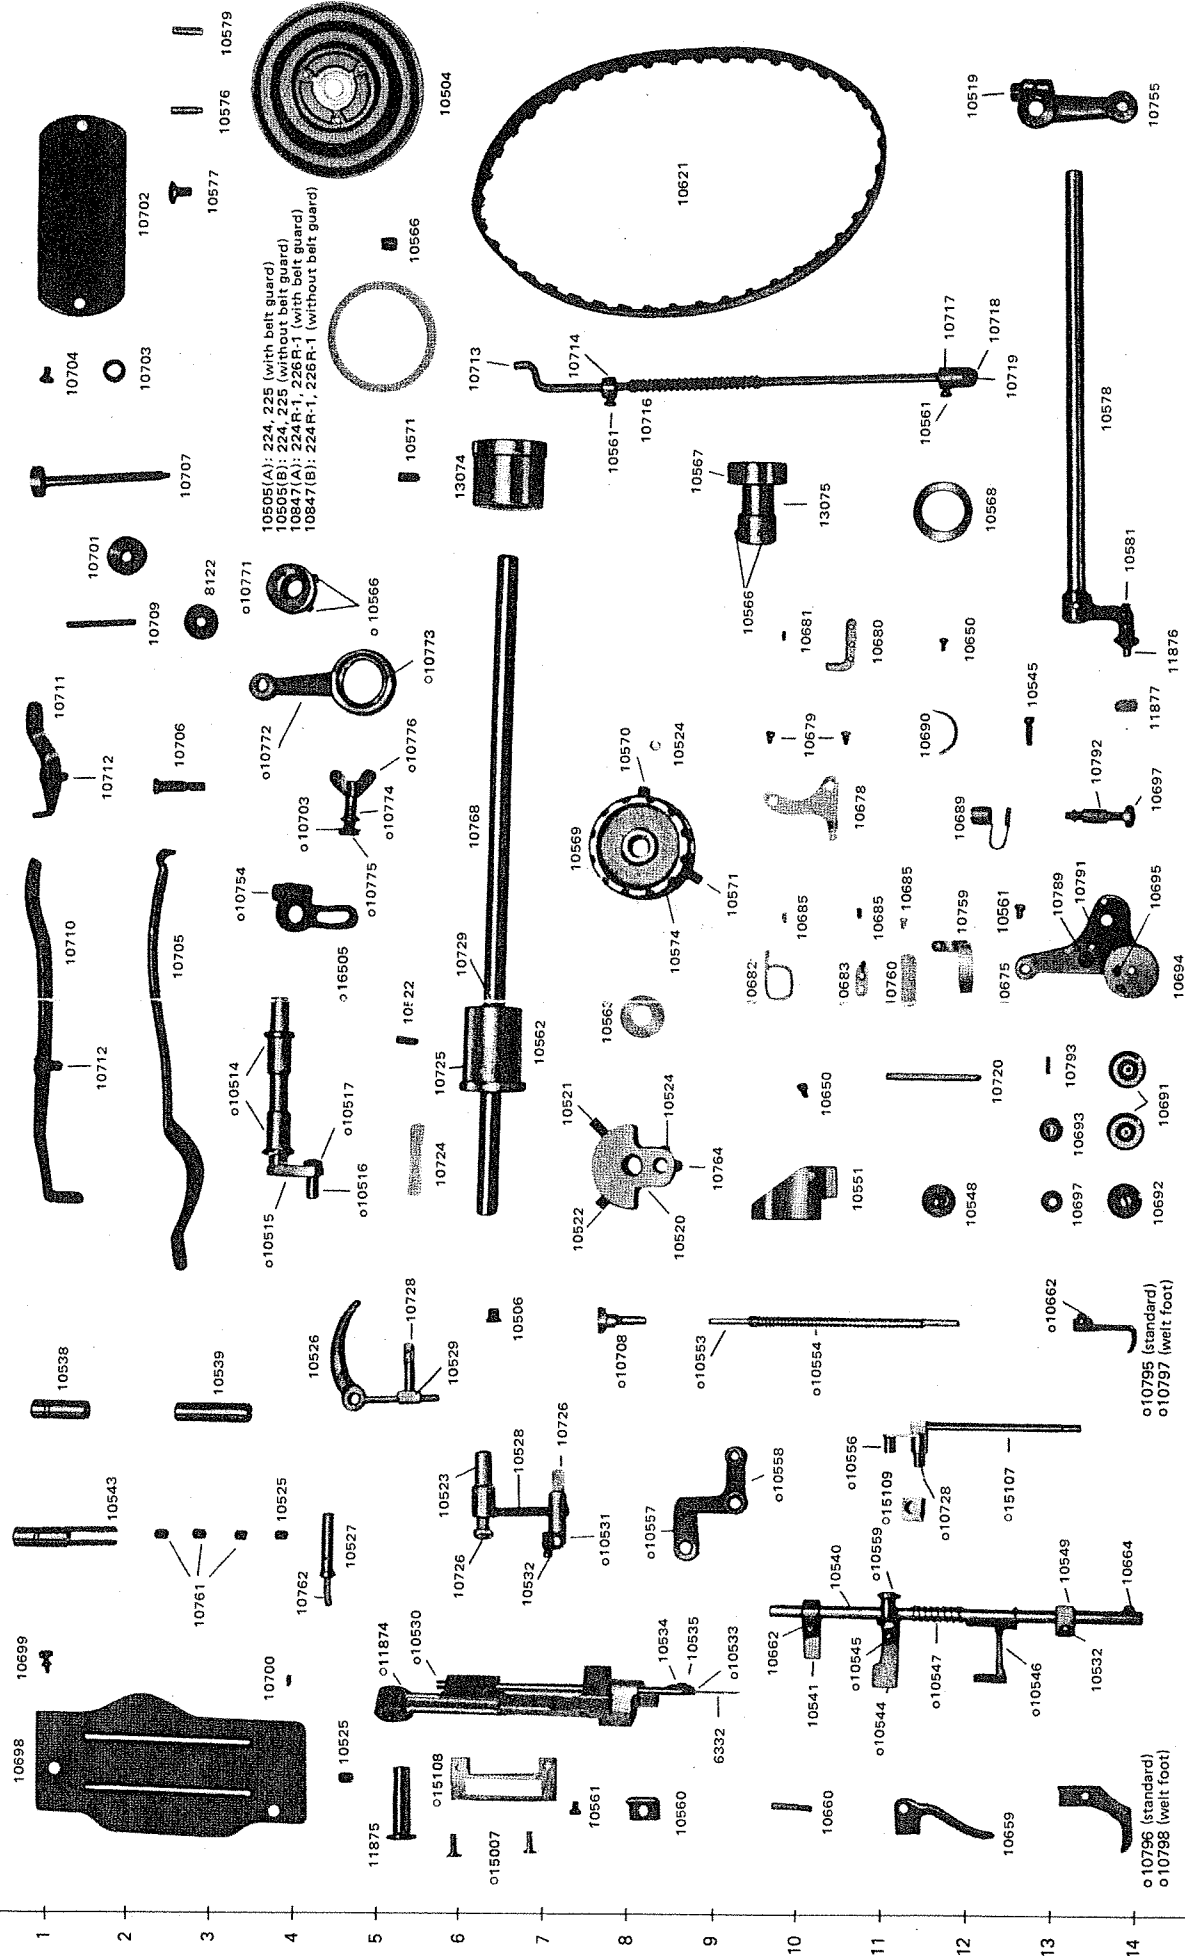

PARTS CHART FOR CONSEW MODEL 224, 224R-1

A B C D E F G H I J K L M N O P Q R S T U V

SPECIAL PARTS FOR
MODEL 224, 224R-1

CONSEW

PARTS CHART FOR CONSEW MODEL 224, 224R-

A B C D E F G H I J K L M N O P Q R S T U V

CONSEW

225,226R-1

a b c d e f g h i j

BELT GUARD (Optional equipment)

* marked parts are only for Model 224R-1, 226R-1
 x marked parts are only for Model 224, 225
 o marked parts are only for Model 225, 226R-1