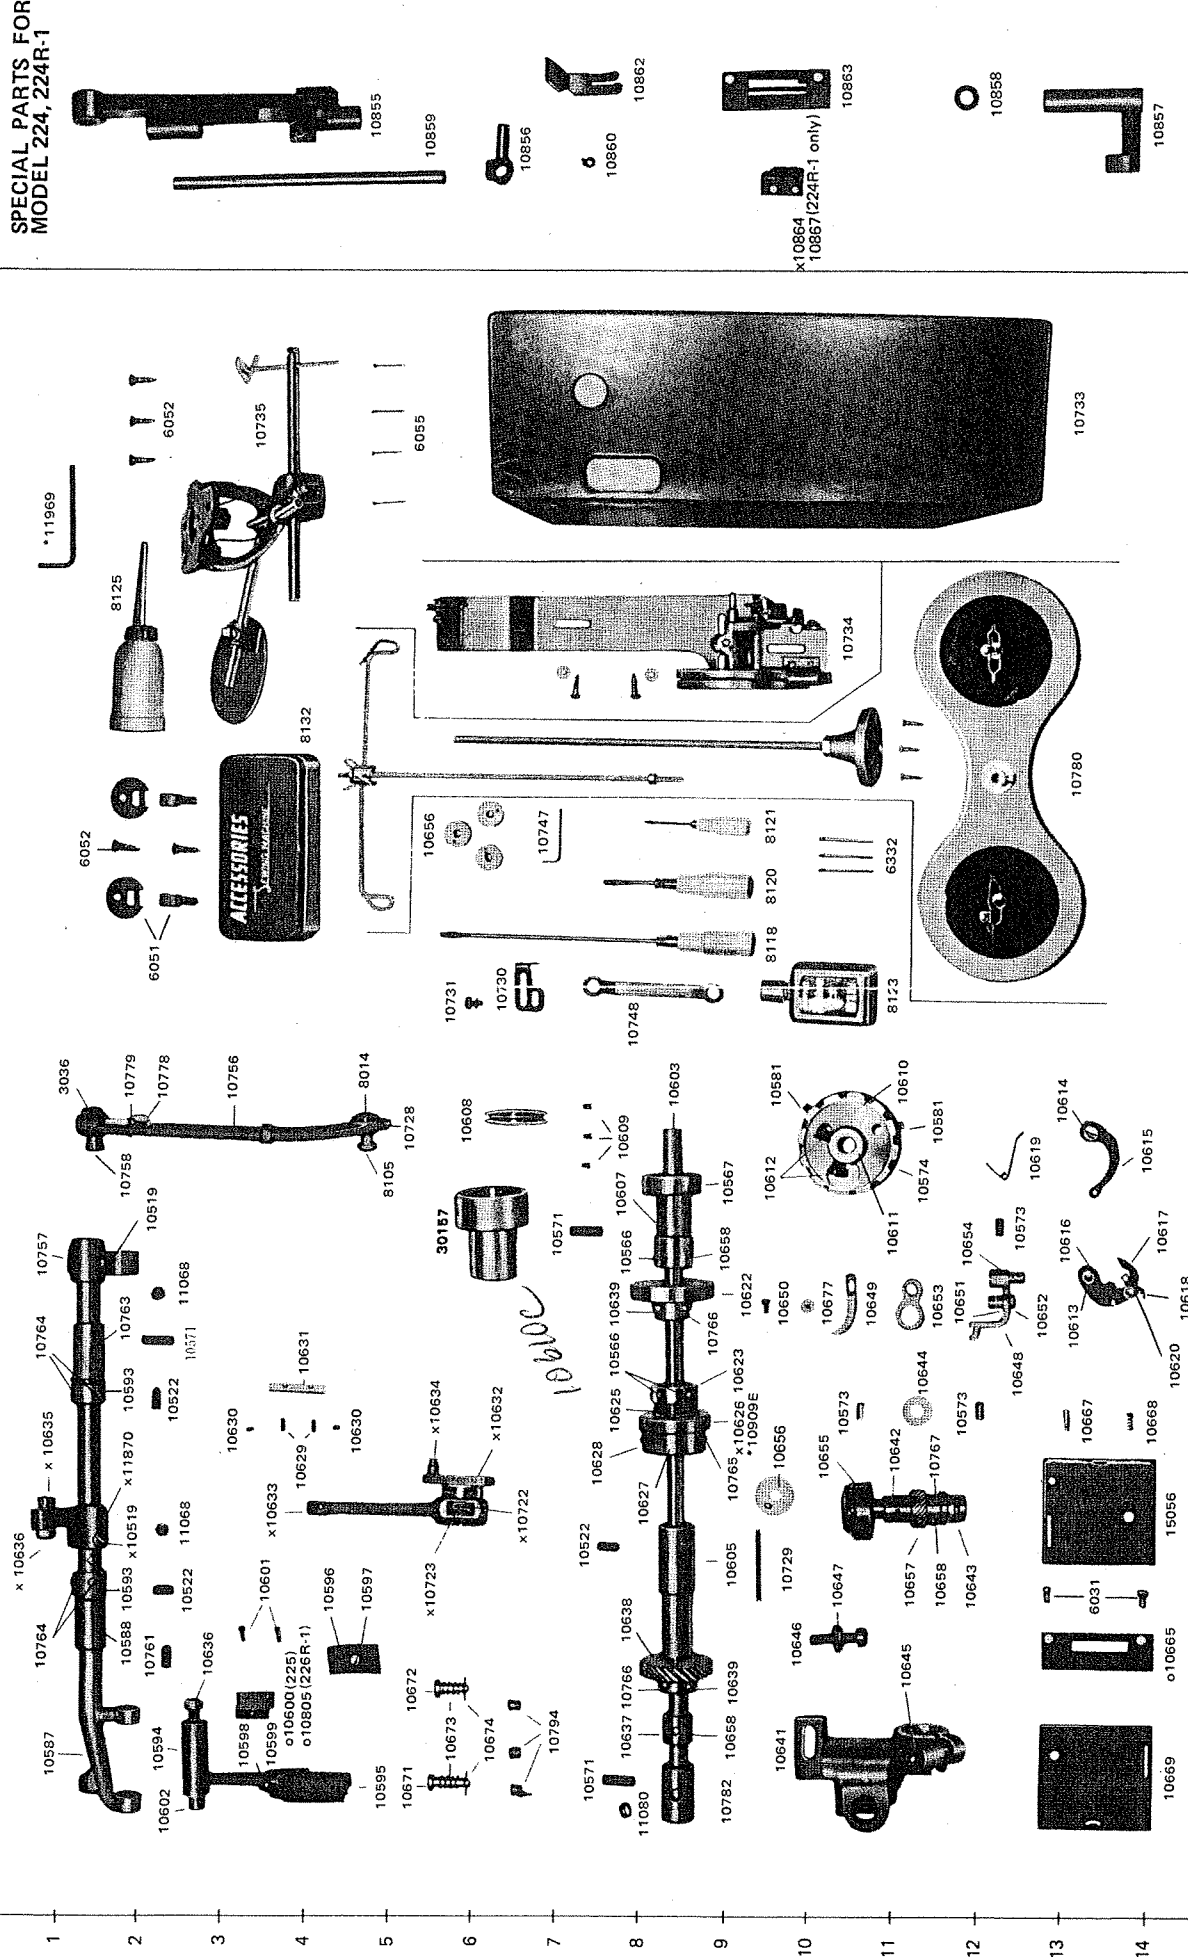

PARTS CHART FOR CONSEW MODEL 224, 224R-1

A B C D E F G H I J K L M N O P Q R S T U V

SPECIAL PARTS FOR
MODEL 224, 224R-1

CONSEW

PARTS CHART FOR CONSEW MODEL 224, 224R-

A B C D E F G H I J K L M N O P Q R S T U V

CONSEW

225,226R-1

a b c d e f g h i j

BELT GUARD (Optional equipment)

* marked parts are only for Model 224R-1, 226R-1
 x marked parts are only for Model 224, 225
 o marked parts are only for Model 225, 226R-1